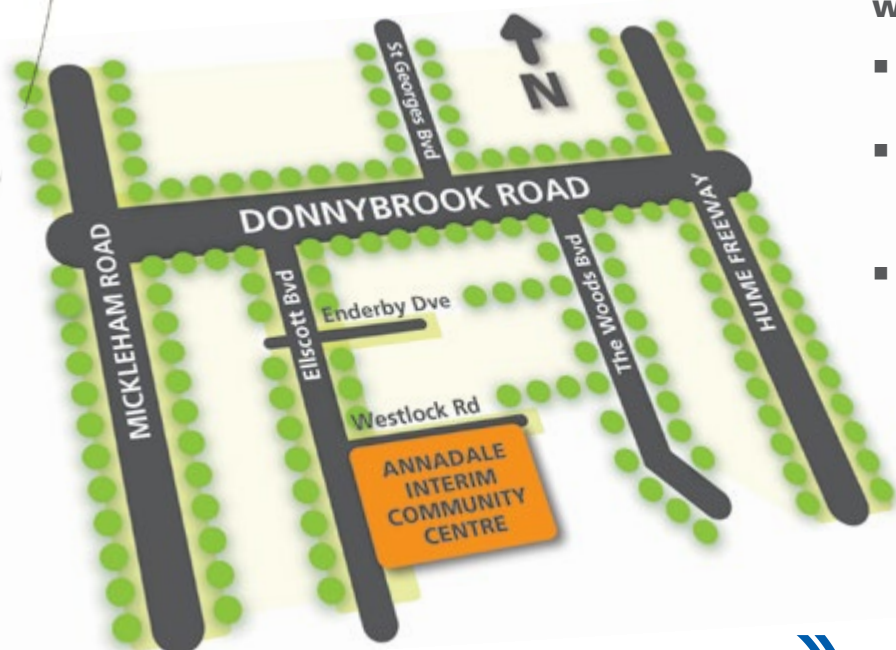

HUME CITY COUNCIL **ANNADALE INTERIM COMMUNITY CENTRE OPENING JANUARY 2017**

Hume City Council is constructing an interim community centre, to be located along Ellscott Boulevard (via Donnybrook Road). This will deliver Preschool and Maternal and Child Health services for residents living in Mickleham and the surrounding area.

Key features will include:

- Preschool services room
- Maternal and Child Health services
- Community meeting room

9205 2200

hume.vic.gov.au/annadale